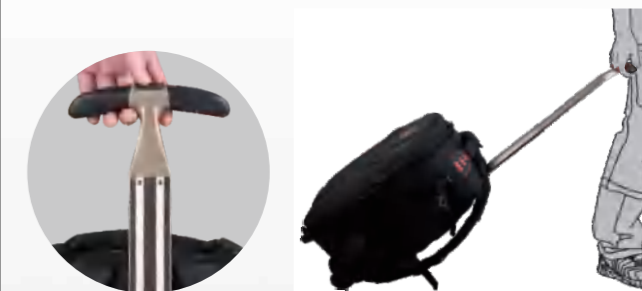

Durable Built in wivel wheels and ergonomic trolley handle, easy to go out.